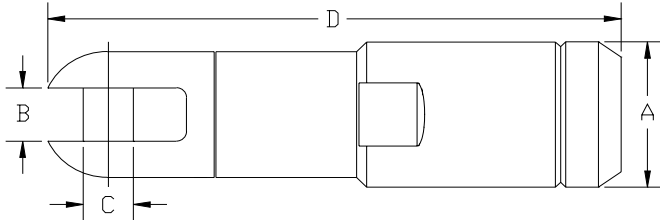

Special cone nut sizes for compact cable available on request.

Part No.	Cable Size	Max. Core Dia.	A	B	C	D	Weight	Swivel-Grip Components			Fits Bridle Sling
								Body	Threaded Cone Nut	Tapered Insert	
00925-001	1/0 AWG	0.39" 9.9 MM	1-1/4" 32 MM	13/32" 10.3 MM	3/8" 9.5 MM	5-5/8" 143 MM	1.05 LB 0.47 KG	00926-001	24005-001	24005-001	
00925-002	2/0 AWG	0.44" 11.1 MM	1-1/4" 32 MM	13/32" 10.3 MM	3/8" 9.5 MM	5-5/8" 143 MM	1.03 LB 0.46 KG	00926-001	24005-002	24005-001	
00925-003	3/0 AWG	0.50" 12.7 MM	1-1/4" 32 MM	13/32" 10.3 MM	3/8" 9.5 MM	5-5/8" 143 MM	1.08 LB 0.49 KG	00926-001	24006-003	24005-001	1/4"
00925-004	4/0 AWG	0.54" 13.7 MM	1-1/4" 32 MM	13/32" 10.3 MM	3/8" 9.5 MM	5-5/8" 143 MM	0.98 LB 0.44 KG	00926-001	24006-004	24005-001	
00925-025	250 MCM	0.61" 15.5 MM	1-1/4" 32 MM	13/32" 10.3 MM	3/8" 9.5 MM	5-5/8" 143 MM	0.93 LB 0.42 KG	00926-001	24006-025	24005-001	
00925-035C	350 MCM COMPACT	0.65" 16.5 MM	1-7/8" 48 MM	11/16" 17.4 MM	5/8" 15.9 MM	7-1/8" 181 MM	3.34 LB 1.51 KG	00926-035	24006-035C	24005-035	
00925-035	350 MCM	0.71" 18.0 MM	1-7/8" 48 MM	11/16" 17.4 MM	5/8" 15.9 MM	7-1/8" 181 MM	3.3 LB 1.49 KG	00926-035	24006-035	24005-035	1/4" & 3/8"
00925-050	500 MCM	0.81" 20.6 MM	1-7/8" 48 MM	11/16" 17.4 MM	5/8" 15.9 MM	7-1/8" 181 MM	3.2 LB 1.45 KG	00926-035	24006-050	24005-035	
00925-070	700 MCM	0.97" 24.6 MM	2-1/8" 54 MM	25/32" 19.8 MM	11/16" 17.4 MM	8" 203 MM	4.7 LB 2.1 KG	00926-070	24006-070	24005-070	
00925-075C	750 MCM COMPACT	0.94" 23.8 MM	2-1/8" 54 MM	25/32" 19.8 MM	11/16" 17.4 MM	8" 203 MM	4.9 LB 2.2 KG	00926-070	24006-075C	24005-070	3/8" & 1/2"
00925-075	750 MCM	1.00" 25.4 MM	2-1/8" 54 MM	25/32" 19.8 MM	11/16" 17.4 MM	8" 203 MM	4.7 LB 2.1 KG	00926-070	24006-075	24005-070	
00925-100	1000 MCM	1.15" 29.2 MM	2-1/8" 54 MM	25/32" 19.8 MM	11/16" 17.4 MM	8" 203 MM	4.5 LB 2.0 KG	00926-070	24006-100	24005-070	